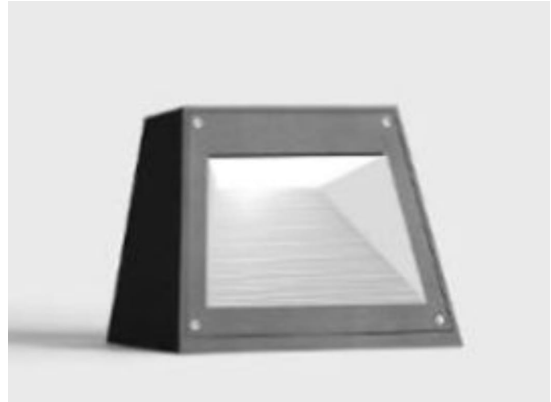

## HSXLT ONG 10W Onground Luminary

Garden Lights

### SPECIFICATIONS

|                      |                                      |
|----------------------|--------------------------------------|
| Wattage: 10W         | Input Voltage: 220V                  |
| CCT: 4000K           | Length/Dia (mm): 200mm               |
| Height (mm): 200mm   | Width (mm): 200mm                    |
| Lead Time: 2 week    | IP Rating: IP67                      |
| Lumen: 900lm         | Body Material: 304 stainless steel 1 |
| Dimmable: No         | Color Rendering Index: 90Ra          |
| Driver Included: Yes | Warranty: 1 Year                     |
| Box Weight: 2.5KG    |                                      |