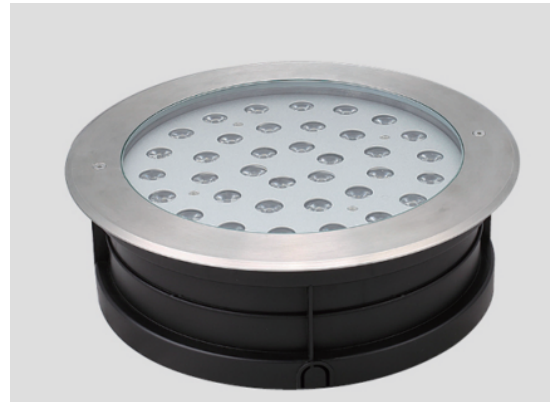

H I S E N S

HSXC-DMD-3320 INGROUND LIGHT

Inground Light

SPECIFICATIONS

Wattage: 36W	Input Voltage: 220V / 24V
Frequency: 50/60Hz	Dia (N2): 320mm
Cut Out(N2): 295mm	Height(N2): 105mm
IP Rating: IP68	Beam Angle: 15deg / 30deg / 45deg / 60deg
Warranty: 3 Years	