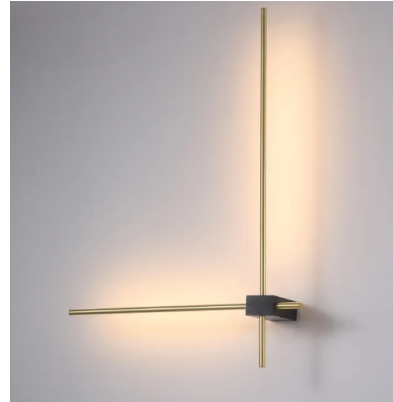

## HSLWA392

Wall Light

### SPECIFICATIONS

Wattage: 12W	Input Voltage: 220V
Frequency: 50/60Hz	CCT: 2700K / 3000K / 4000K / 6000K
Length/Dia (mm): 740mm	Width (mm): 60mm
Height (mm): 120mm	IP Rating: IP20
Lumen: 1200lm	Body Material: Aluminium
Mounting Type: Wall mount	Body Color: Black painting+Anodized gold
Brand: Hisens	Number of pcs/Box: 1
Depth/Height of Box(cm): 59cm	Width of Box (cm): 13cm
Length of Box(cm): 8cm	Warranty: 5 Years
Box Weight: 0.5KG	Lifetime: 50000hours