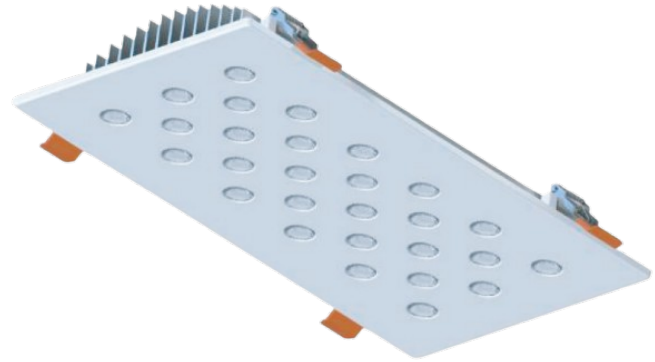

H I S E N S

HS28SRT-65W/48W SHOWCASE LIGHT

Showcase Light

SPECIFICATIONS

| | |
|------------------------------------|--------------------------|
| Wattage: 65W / 48W | Input Voltage: 220V |
| Frequency: 50/60Hz | Length(N2): 330mm |
| Width(N2): 180mm | Height(N2): 58mm |
| Length Cut Out (N2): 310mm / 300mm | Depth Cut Out(N2): 160mm |
| CCT: 3000K/4000K/6000K | IP Rating: IP20 |
| Lumen: 9100lm / 7050lm | Body Color: White |
| Color Rendering Index: 80Ra | Warranty: 5 Years |
| Body Material: Aluminium | |