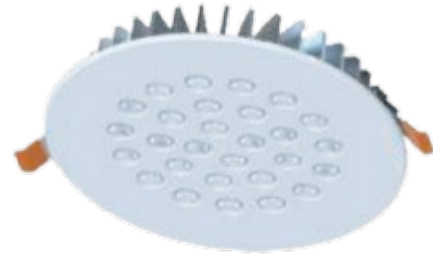

# HISENS

## HS28SCC-65W SHOWCASE LIGHT

Showcase Light

### SPECIFICATIONS

Wattage: 65W	Input Voltage: 220V
Frequency: 50/60Hz	Dia (N2): 230mm
Cut Out(N2): 200mm	Height(N2): 58mm
CCT: 3000K/4000K/6000K	IP Rating: IP20
Lumen: 9100lm	Body Color: White
Color Rendering Index: 90Ra	Warranty: 5 Years
Body Material: Aluminium	