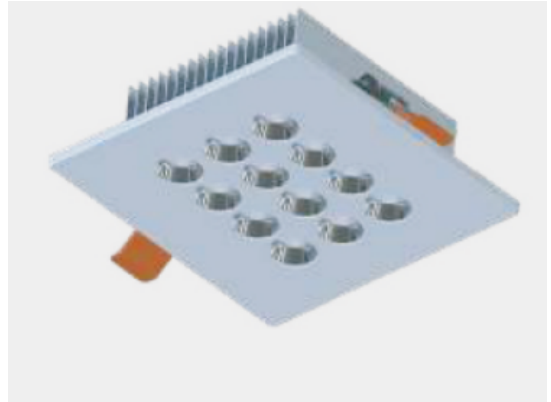

HISENS

HS12GSQ-22W SHOWCASE LIGHT

Showcase Light

SPECIFICATIONS

Wattage: 22W	Input Voltage: 220V
Frequency: 50/60Hz	Length(N2): 150mm
Width(N2): 150mm	Height(N2): 50mm
Length Cut Out (N2): 130mm	Depth Cut Out(N2): 130mm
CCT: 3000K/4000K/6000K	IP Rating: IP20
Lumen: 3212lm	Body Color: White
Color Rendering Index: 90Ra	Warranty: 5 Years
Body Material: Aluminium	