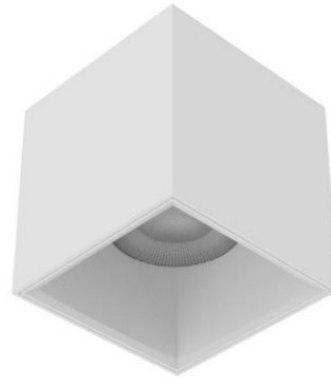

HISENS

HS-XWSQ-80/100/130/150

Ceiling Surface Mount

SPECIFICATIONS

Wattage: 10W / 15W / 20W / 30W	Input Voltage: 220V
Length/Dia (mm): 80mm / 100mm / 130mm / 150mm	CCT: 2700K-6500K
Lumen: 800lm / 1300lm / 1750lm / 2550lm	Beam Angle: 24deg / 36deg
Body Color: White / Black	Lead Time: 1 week
Width (mm): 80mm / 100mm / 130mm / 150mm	Shape: Round
Brand: Hisens	Warranty: 5 Years
Lifetime: 50000hours	Height (mm): 83mm / 96mm / 121mm / 136mm
Cut out (mm) Dia or Length: 95mm	