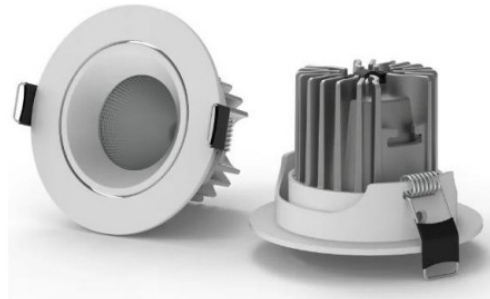

## HS-WY-WHB(P)(S)

Downlight&Spotlight

### SPECIFICATIONS

Wattage: 7W / 12W / 20W	Input Voltage: 220V
Frequency: 50/60Hz	Dia (N2): 65mm / 94mm / 109mm
Cut Out(N2): 55mm / 80mm / 95mm	Height(N2): 79mm / 64mm / 85mm
CCT: 2700K-6500K	IP Rating: IP44
Lumen: 560lm / 810lm / 1610lm	Beam Angle: 24deg / 38deg / 15deg
Body Color: Black	Lead Time: 1 week
CRI: 90+	Warranty: 3 Years