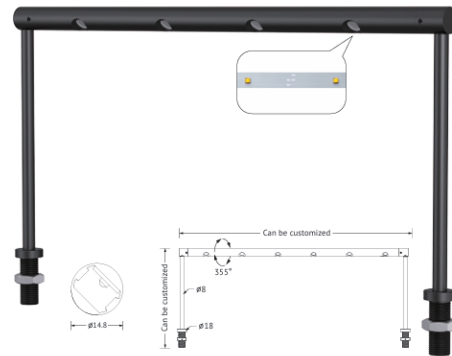

HISENS

HS-TR522(W/Lens)

Showcase Light

SPECIFICATIONS

Wattage: 15W	Input Voltage: 24V
CCT: 3000K / 4000K / 6000K	Beam Angle: 120deg
IP Rating: IP20	Body Material: Aluminium
Mounting Type: Recessed	Body Color: Black / Silver / Gold
Brand: Hisens	Warranty: 3 Years
Additional Feature: Sizes can be customized	