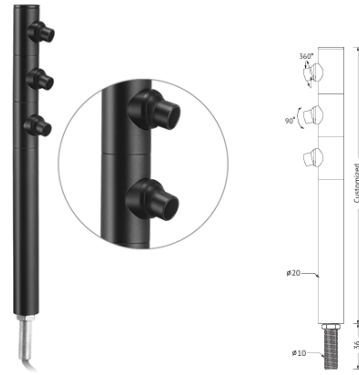

HISENS

HS-TR161

Showcase Light

SPECIFICATIONS

Wattage: 1W / 2W / 3W / 4W	Input Voltage: 12V DC
CCT: 3000K / 4000K / 6000K	IP Rating: IP20
Beam Angle: 30deg / 45deg / 60deg	Body Color: Black / Silver / Gold
Mounting Type: Recessed	Brand: Hisens
Warranty: 3 Years	Additional Feature: Sizes can be customized
Body Material: Aluminium	Showcase Light Type: Standing Pole Light