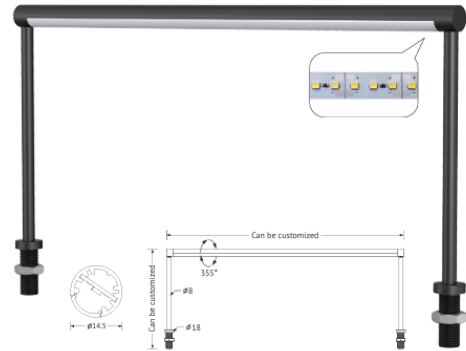

HISENS

HS-TR519

Showcase Light

SPECIFICATIONS

Input Voltage: 12V DC	Length/Dia (mm): 500mm / 700mm / 900mm / 1100mm / 1200mm
CCT: 3000K / 4000K / 6000K	IP Rating: IP20
Beam Angle: 120deg	Body Color: Black / Silver / Gold
Wattage/meter: 14.4W/m / 16W/m	Mounting Type: Recessed
Brand: Hisens	Warranty: 3 Years
Additional Feature: Sizes can be customized	Body Material: Aluminium
Working temperature: 30 Deg Amp-65 Deg Max°C