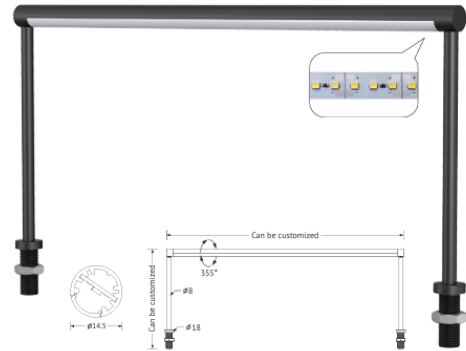

HISENS

HS-TR519

Showcase Light

SPECIFICATIONS

Input Voltage: 12V DC	Length/Dia (mm): 500mm / 700mm / 900mm / 1100mm / 1200mm
CCT: 3000K / 4000K / 6000K	IP Rating: IP20
Beam Angle: 120deg	Body Color: Black / Silver / Gold
Wattage/meter: 14.4W/m / 16W/m	Mounting Type: Recessed
Brand: Hisens	Warranty: 3 Years
Additional Feature: Sizes can be customized	Body Material: Aluminium
Working temperature: 30 Deg Amp-65 Deg Max°C	