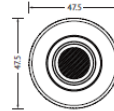

H I S E N S

HS-TR1072 2700K/4000K ceiling spotlight

Dimmable Exhibition/Museum lights

SPECIFICATIONS

| | |
|-----------------------------------|-----------------------------------|
| Wattage: 3W | Input Voltage: 220V |
| CCT: 2700K / 4000K | IP Rating: IP20 |
| Beam Angle: 15deg / 25deg / 45deg | Body Color: Black / Silver / Gold |
| Mounting Type: Recessed | Brand: Hisens |
| Warranty: 5 Years | Body Material: Aluminium |