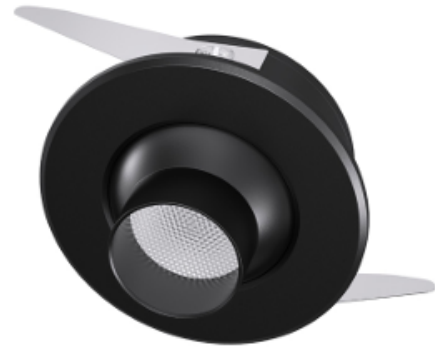

# HISENS

## HS-TR1071

Showcase Light, Cabinet Lights

### SPECIFICATIONS

Wattage: 3W	Input Voltage: 220V
Dia (N2): 47.5mm	Cut Out(N2): 40mm
CCT: 3000K / 4000K / 6000K	IP Rating: IP20
Beam Angle: 8deg / 60deg	Body Color: Black / Silver / Gold
Zoomable: yes	Mounting Type: Recessed
Brand: Hisens	Warranty: 3 Years
Body Material: Aluminium	