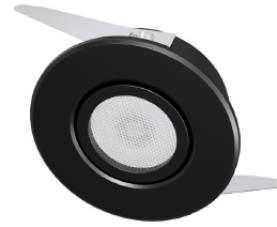

## HS-TR1061 12V 2700K/4000K Spotlight

Dimmable Exhibition/Museum lights

## SPECIFICATIONS

Wattage: 3W	Input Voltage: 220V
CCT: 2700K / 4000K	IP Rating: IP20
Beam Angle: 15deg / 25deg / 45deg	Body Color: Black / Silver / Gold
Mounting Type: Recessed	Brand: Hisens
Warranty: 3 Years	Body Material: Aluminium