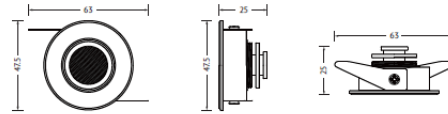

## SPECIFICATIONS

Wattage: 3W	Input Voltage: 220V
CCT: 2700K / 4000K	IP Rating: IP20
Beam Angle: 15deg / 25deg / 45deg	Body Color: Black / Silver / Gold
Mounting Type: Recessed	Brand: Hisens
Warranty: 3 Years	Body Material: Aluminium