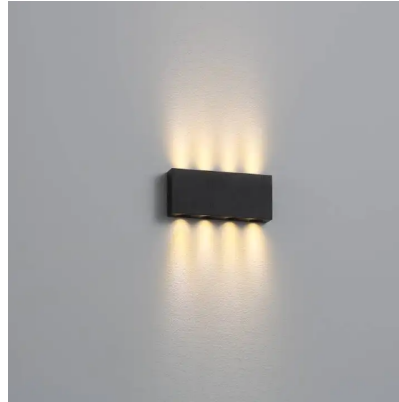

HISENS

HS-LWA328

Wall Light

SPECIFICATIONS

Wattage: 2W	Input Voltage: 12V DC
Frequency: 50/60Hz	CCT: 2700K / 3000K / 4000K / 6000K
Length/Dia (mm): 105mm	Width (mm): 45mm
Height (mm): 16mm	Beam Angle: 8deg
IP Rating: IP20	Lumen: 140lm
Body Material: Aluminium	Mounting Type: Ceiling Surface Mount
Body Color: White / Grey / Black / Silver	Brand: Hisens
Number of pcs/Box: 1	Depth/Height of Box(cm): 15cm
Width of Box (cm): 9cm	Length of Box(cm): 12cm
Warranty: 5 Years	Box Weight: 0.6KG
Lifetime: 50000hours	