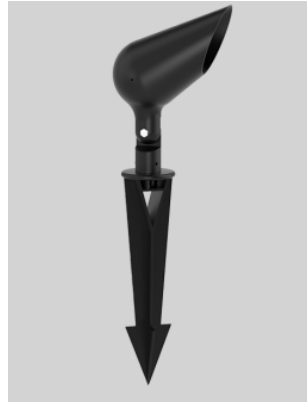

# HISENS

## HS-LT-SL-5.0+

Spike Light

### SPECIFICATIONS

Wattage: 15W	Input Voltage: 220V/12V/24V
CCT: 3000K/4000K/6000K / 2700K	Length/Dia (mm): 95mm
Width (mm): 162mm	Height (mm): 225mm
Beam Angle: 15deg / 36deg / 24deg / 60deg	IP Rating: IP66
Lumen: 1140lm	Body Material: Aluminium
Body Color: Grey / Black / Bronze	Depth/Height of Box(cm): 33cm
Width of Box (cm): 27cm	Length of Box(cm): 31cm
Warranty: 5 Years	Box Weight: 1.1KG
Lifetime: 50000hours	Additional Feature: Honey Net