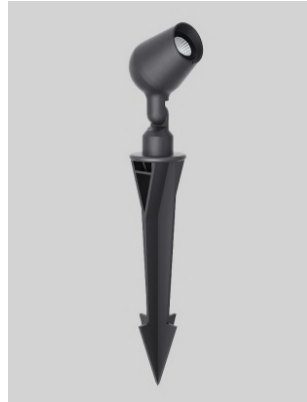

## HS-LT-SL-3.0

Spike Light

### SPECIFICATIONS

Wattage: 8W	Input Voltage: 220V/12V/24V
CCT: 3000K/4000K/6000K / 2700K	Length/Dia (mm): 65mm
Width (mm): 87mm	Height (mm): 166mm
Beam Angle: 15deg / 36deg / 24deg / 60deg	IP Rating: IP66
Lumen: 640lm	Body Material: Aluminium
Body Color: Grey / Black / Bronze	Brand: Hisens
Depth/Height of Box(cm): 41cm	Width of Box (cm): 21cm
Length of Box(cm): 41cm	Warranty: 5 Years
Box Weight: 0.4KG	Lifetime: 50000hours
Additional Feature: Honey Net	