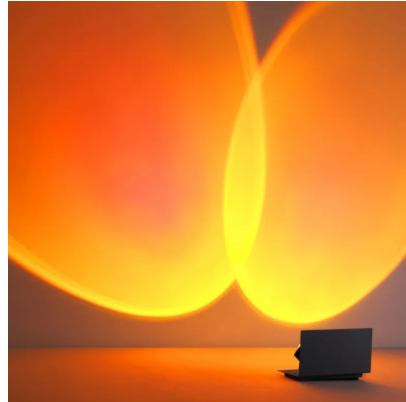

HISENS

HS-LSP234

Flood/Surface Mount Outdoor Lights

SPECIFICATIONS

Wattage: 12W	Input Voltage: 220V
CCT: 3000K/4000K/6000K / 2700K	Length/Dia (mm): 330mm
Width (mm): 150mm	Height (mm): 198mm
IP Rating: IP65	Lumen: 800lm
Body Material: Aluminium	Body Color: Black
Brand: Hisens	Depth/Height of Box(cm): 40cm
Width of Box (cm): 21cm	Length of Box(cm): 26cm
Warranty: 5 Years	Box Weight: 1KG
Lifetime: 50000hours	