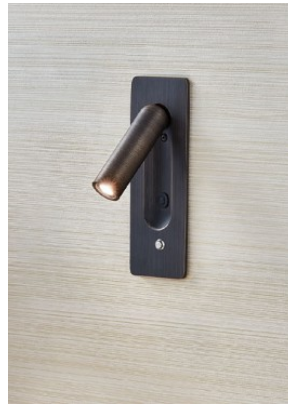

## SPECIFICATIONS

Wattage: 3W	Length(N2): 65mm
Height(N2): 185mm	CCT: 3000K
IP Rating: IP20	Lumen: 180lm
Body Color: Brushed Copper / Brushed Gold / Chrome / Bronze	Lead Time: 4-6 Weeks
CRI: 80+	Body Material: Steel+Aluminium