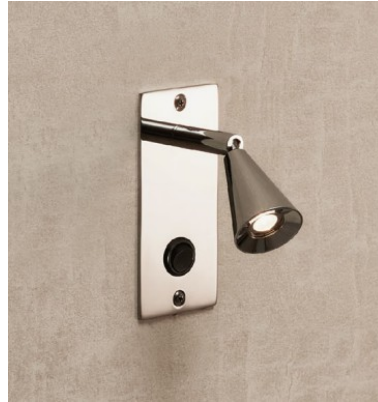

HISENS

DY-1755

Reading Light

SPECIFICATIONS

Wattage: 1W	Length(N2): 60mm
Height(N2): 122mm	CCT: 3000K
IP Rating: IP20	Lumen: 80lm
Body Color: Chrome	Lead Time: 4-6 Weeks
CRI: 80+	Body Material: 304 Stainless Steel+Steel+Aluminium